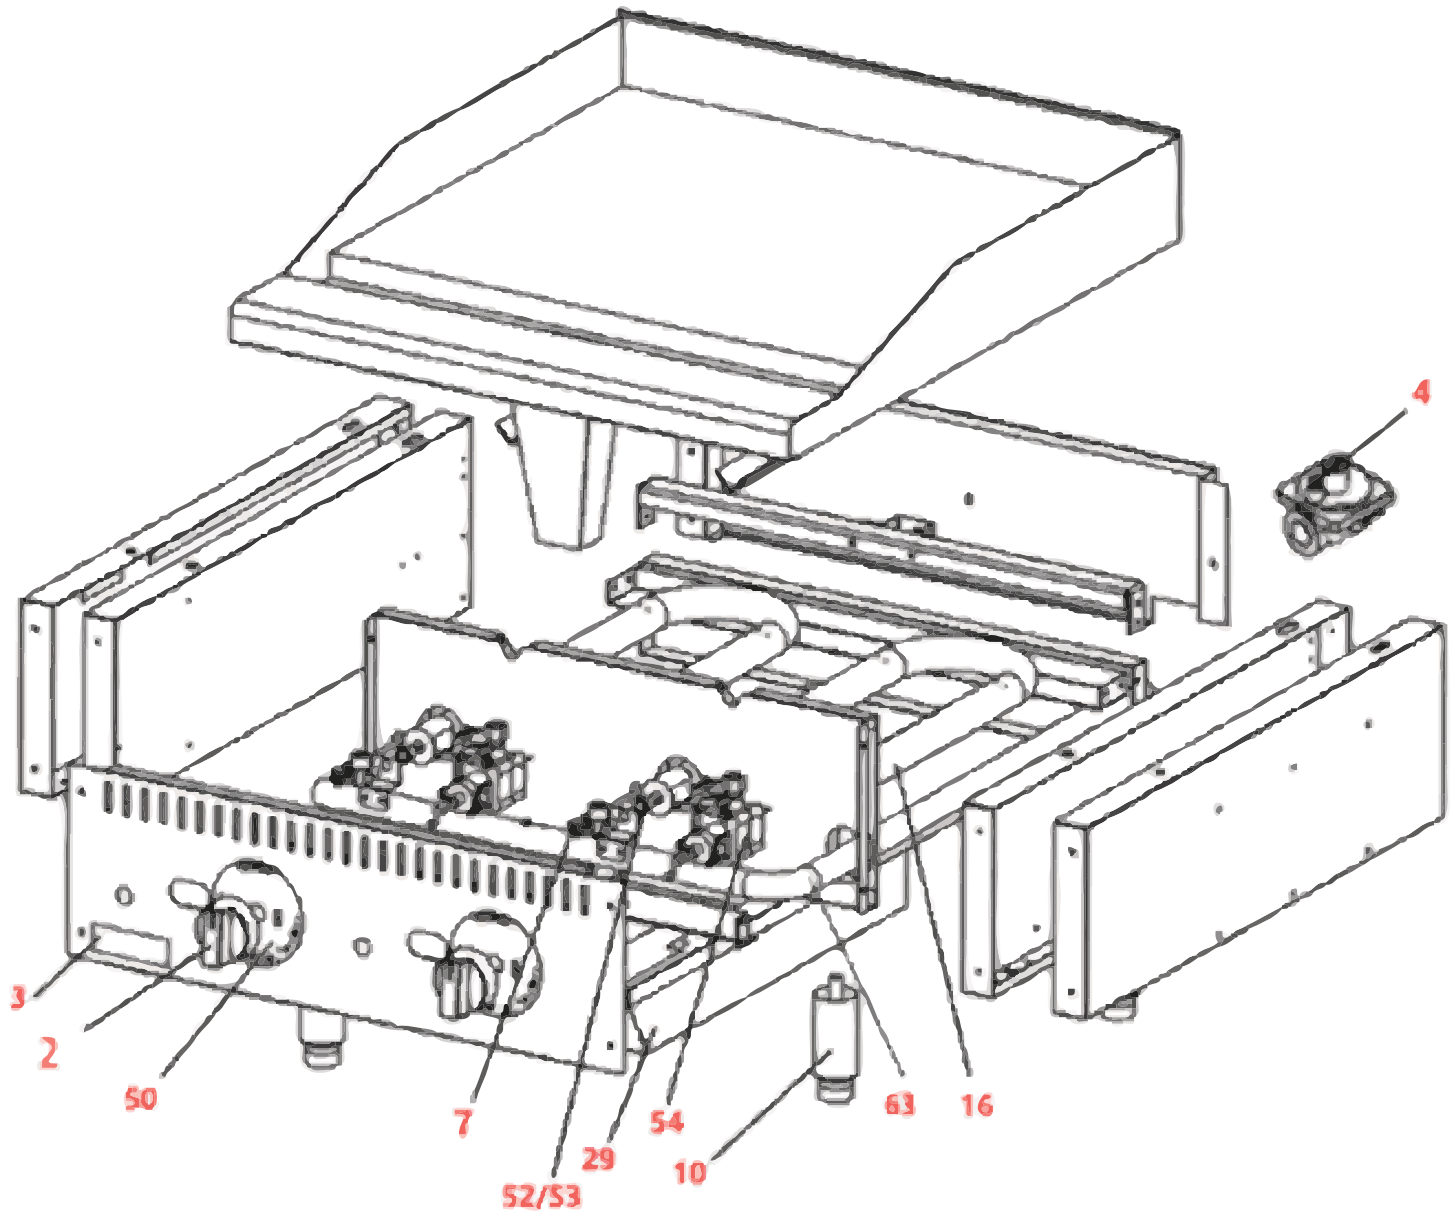

Parts Breakdown

Model CE-CN-G36-TP 47372

Parts Breakdown

Model CE-CN-G36-TP 47372

Item No.	Description	Position	Item No.	Description	Position	Item No.	Description	Position
AI759	Knob (TP Griddle) for 47372	2	AI752	4" Adjustable Leg for 47372	10	AI756	Orifice-TP Griddle Nat for 47372	52
AI760	Nameplate for 47372	3	AI753	U Burner-Griddle & C Broiler for 47372	16	AI757	Orifice-TP Griddle LP for 47372	53
AI750	Regulator 4/10 for 47372	4	AI761	Grease Drawer for 47372	29	AI758	T-Stat Griddle (Pilot) Thermostat for 47372	54
AI751	Pilot Valve 1 to 1 (Griddle CB) for 47372	7	AI755	Dial: 200-450F, T-Stat Griddle with Pilot for 47372	50			